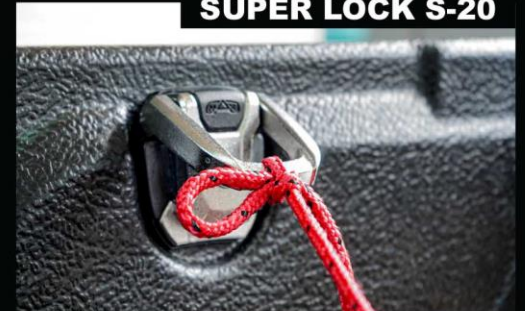

MAXLINER
VEHICLE ACCESSORIES
ISUZU D-MAX 2020+

MAXLINER BEDLINERS

**BEDLINER
OVER RAIL**

**BEDLINER
UNDER RAIL**

Designed to meet the highest specifications of each vehicle where toughness, agility and dependability are all combined into the Maxliner brand. Our products are also tested under the most severe and harsh environments which makes it the strongest bed liner ever manufactured.

- Easy to clean from dust, mud, and chemical residues
- 100% anti UV protection
- Easy installation and requires no drilling
- Available in over rail or under rail sets

MAXLINER KD

Our Maxliner KD (Knocked Down) 5 piece under rail bed liner is our latest evolutionary step forwards bedliner innovation. For this variant the floor has a "non-skid floor surface" reducing sliding of cargo while driving. Furthermore, the five-piece design allows a closer fit to the truck bed, maximizing inside space. This all packed in a single box, reducing transport damages, shipped to you much more efficiently than the traditional bed liners and easy to install DIY.

Do your own research and we're confident you'll see that the Maxliner KD is your best choice in Pick-up Bed protection!

SUPER LOCK S-13

SUPER LOCK S-20

STANDARD HOOK

80% REDUCED WEIGHT

MAXTAILGATE LIFT

Maxliner bring comfort to your truck bed. Tail gate lift assist enable easy and convenient access to your vehicle truck bed.

- Open and close tailgate with a single finger
- Reduce 80% of tailgate's weight
- Include a damper system for smooth swing down
- High quality and extensively tested for heavy use

MAXSLIDING TRAY

Enables the comfort of sliding the goods in and out of the Pick-up bed with ease. Suitable for picnics with the family or sporting events which require quick accessibility of goods placed in the Pick-up bed.