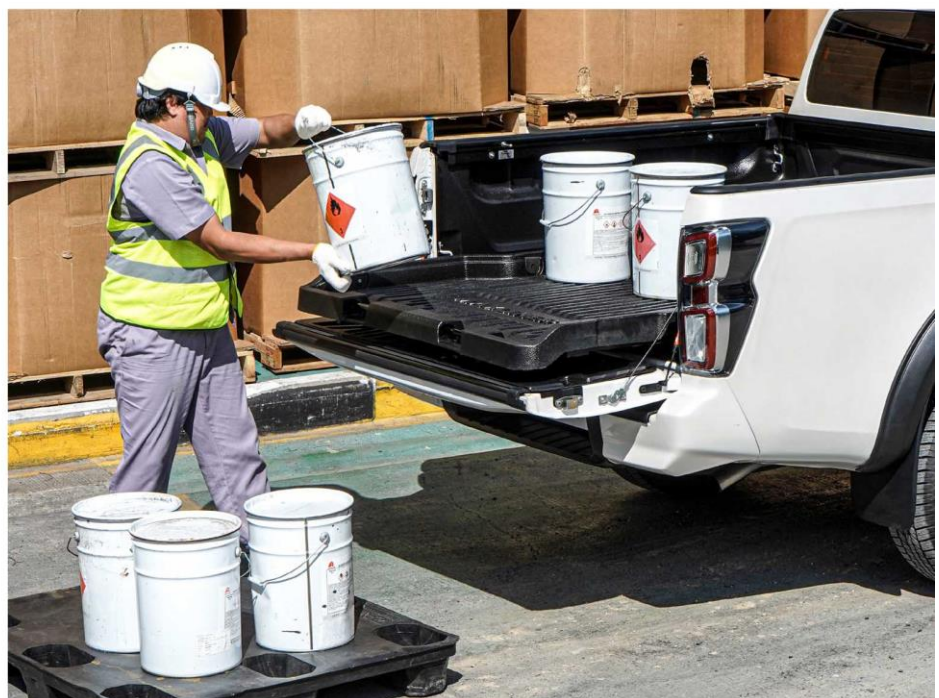

MAXSLIDING TRAY

Enables the comfort of sliding the goods in and out of the Pick-up bed with ease. Suitable for picnics with the family or sporting events which require quick accessibility of goods placed in the Pick-up bed.

- Lightweight steel rail
- Loading capacity up to 250 kg
- Smooth opening and closing functions